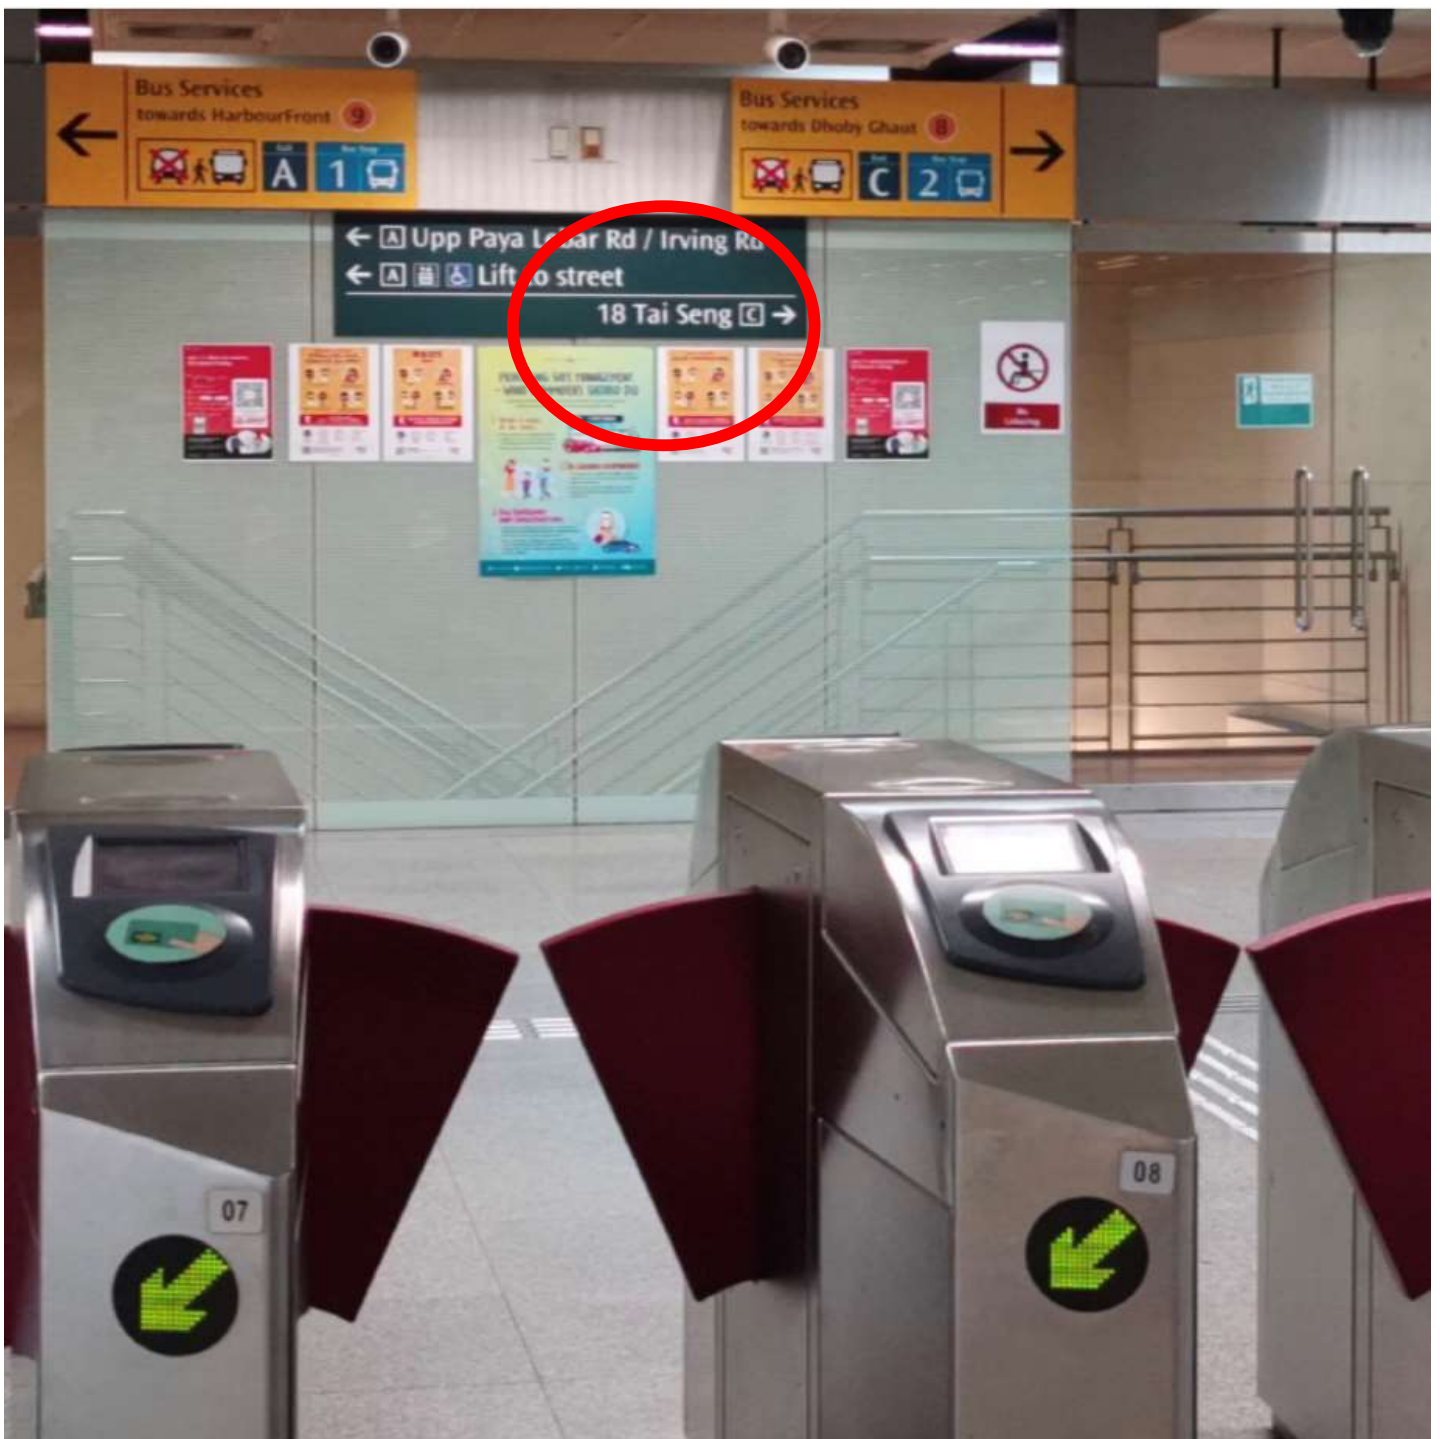

Oxley Biz Hub Singapore 408729

Bus Services 巴士号码：

8, 22, 24, 28, 43, 43e, 58, 70, 70m, 76, 80, 158

Nearest MRT: Tai Seng (CC11) Exit C

地铁 MRT: 大成 (CC11) (C 出口)

DIRECTION to Our Location from Tai Seng MRT

Exit C

以下是从大成地铁 C 出口详细路线

5 Minutes Walking Distance

步行时间：大约 5 分钟

地铁 C 出口右转进商场 18 Tai Seng

Turn Right into the Shopping Mall 18 Tai Seng

heading towards Exit C

Take the Escalator up

商场大门出来，右手边马路向左边望去，
看到大楼，名字 **Oxley Biz Hub**

Walk out from 18 Tai Seng, Turn Right.

You will see the building '**Oxley Biz Hub**' along the road.

**Walk towards the building Breadtalk
Oxley Biz Hub located opposite of Breadtalk**

Take the stairs up